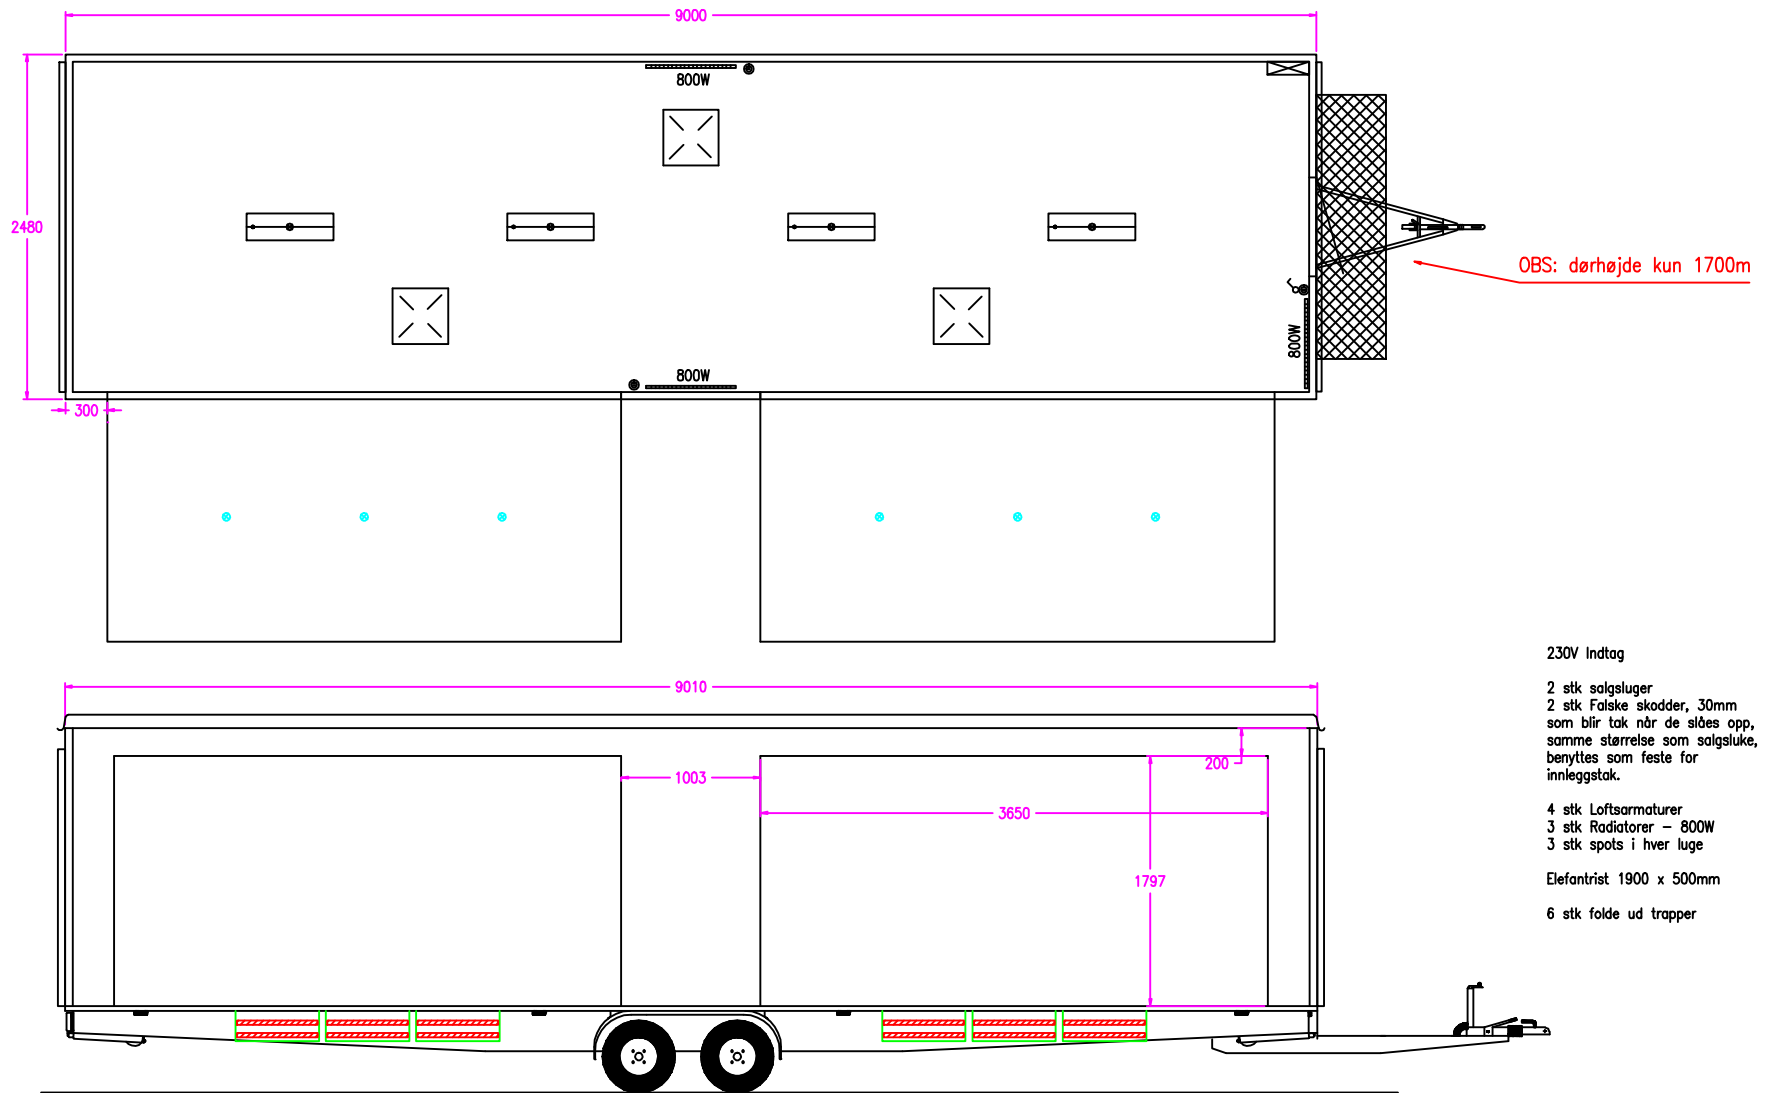

This drawing remains the property of Scanvogn A/S. Any reproduction in part, or as a whole without the written permission of Scanvogn A/S is prohibited.

Drawing:	1851392	Beskrivelse:	900 - SALGSVOGN M/2 SALGSLUKER, NORSK EL		

Rev. State:	Rev. No:	Description:			
TILBUD					

Approved by:	Creator:	MB	Filename:	Note1:	Weight [Kg]:
Date:	Date:	050510			3500

Scanvogn A/S - Hovedvejen 50 - 9850 (DK) Hirtshals - info@scanvogn.dk - Tlf. +45 98 97 72 00 - Fax +45 98 97 82 00

scanvogn