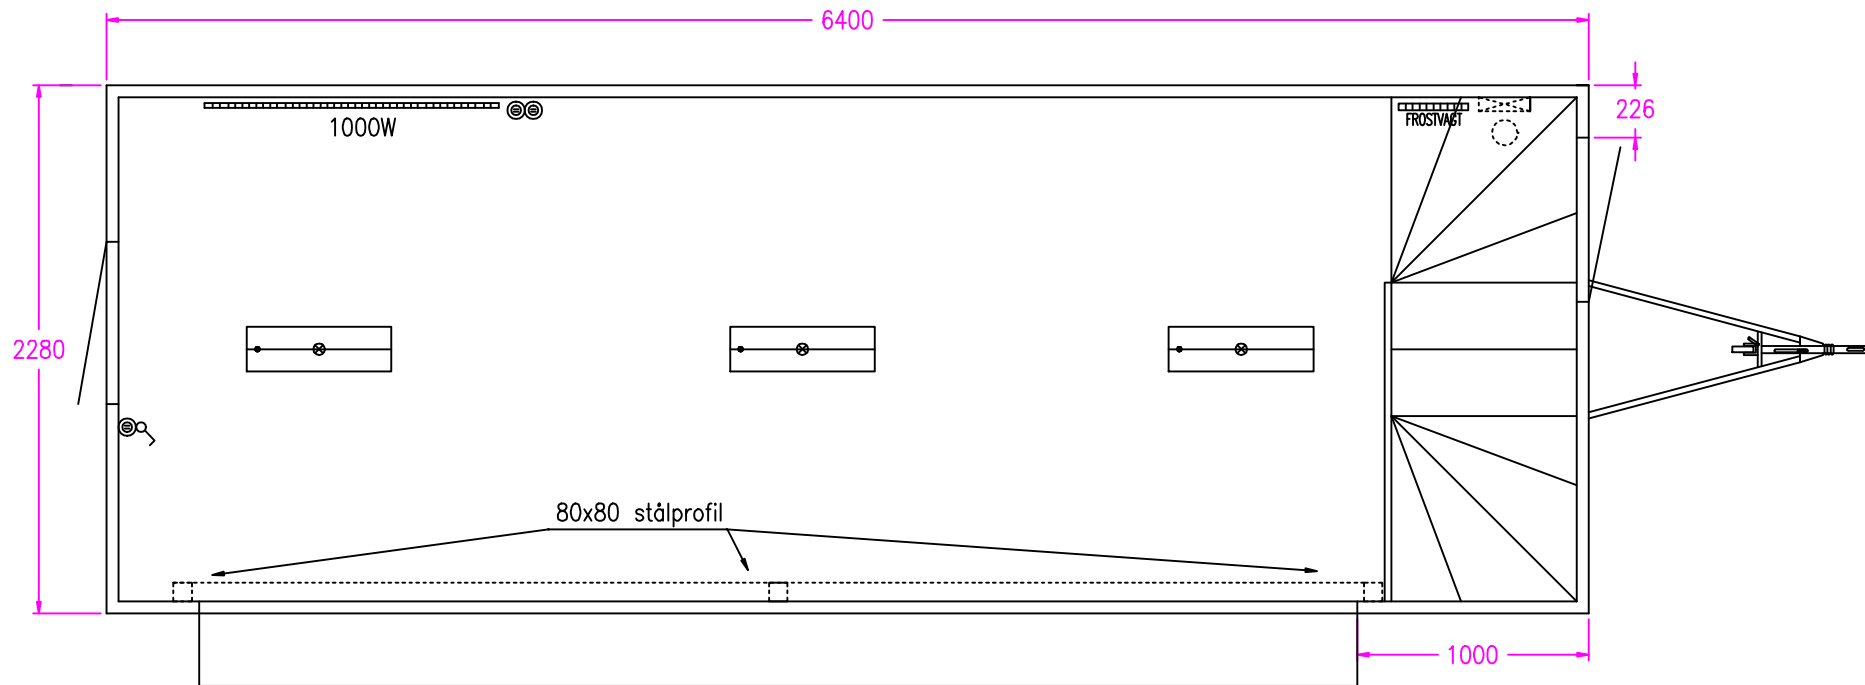

This drawing remains the property of Scanvogn A/S. Any reproduction in part, or as a whole without the written permission of Scanvogn A/S is prohibited.				
Drawing:	1851385	Beskrivelse:	660 - Skyliner	
Rev. State:	Rev. No:	Description:		
TILBUD				
Approved by:	Creator:	BRH	Filename:	Weight [Kg]:
Date:	Date:	030510	1850842	3500
Scanvogn A/S - Hovedvejen 50 - 9850 (DK) Hirtshals - info@scanvogn.dk - Tlf. +45 98 97 72 00 - Fax +45 98 97 82 00				

scanvogn

Luke skal kunne åpnes i sin helhet og skape et tak til rom i første etg, videre skal det være trapper i hele lengden på luken.

This drawing remains the property of Scanvogn A/S. Any reproduction in part, or as a whole without the written permission of Scanvogn A/S is prohibited.				
Drawing:	1851385	Beskrivelse:	660 - Skyliner	
Rev. State:	Rev. No:	Description:		
TILBUD				
Approved by:	Creator:	BRH	Filename:	Weight [Kg]:
Date:	Date:	030510	1850842	3500
Scanvogn A/S - Hovedvejen 50 - 9850 (DK) Hirtshals - info@scanvogn.dk - Tlf. +45 98 97 72 00 - Fax +45 98 97 82 00				

scanvogn

230V indtag
1000W radiator
Stor salgsklap

This drawing remains the property of Scanvogn A/S. Any reproduction in part, or as a whole without the written permission of Scanvogn A/S is prohibited.				
Drawing:	1851385	Beskrivelse:	660 - Skyliner	
Rev. State:	Rev. No:	Description:		
TILBUD				
Approved by:	Creator:	BRH	Filename:	Weight [Kg]:
Date:	Date:	030510		3500
Scanvogn A/S - Hovedvejen 50 - 9850 (DK) Hirtshals - info@scanvogn.dk - Tlf. +45 98 97 72 00 - Fax +45 98 97 82 00				

scanvogn