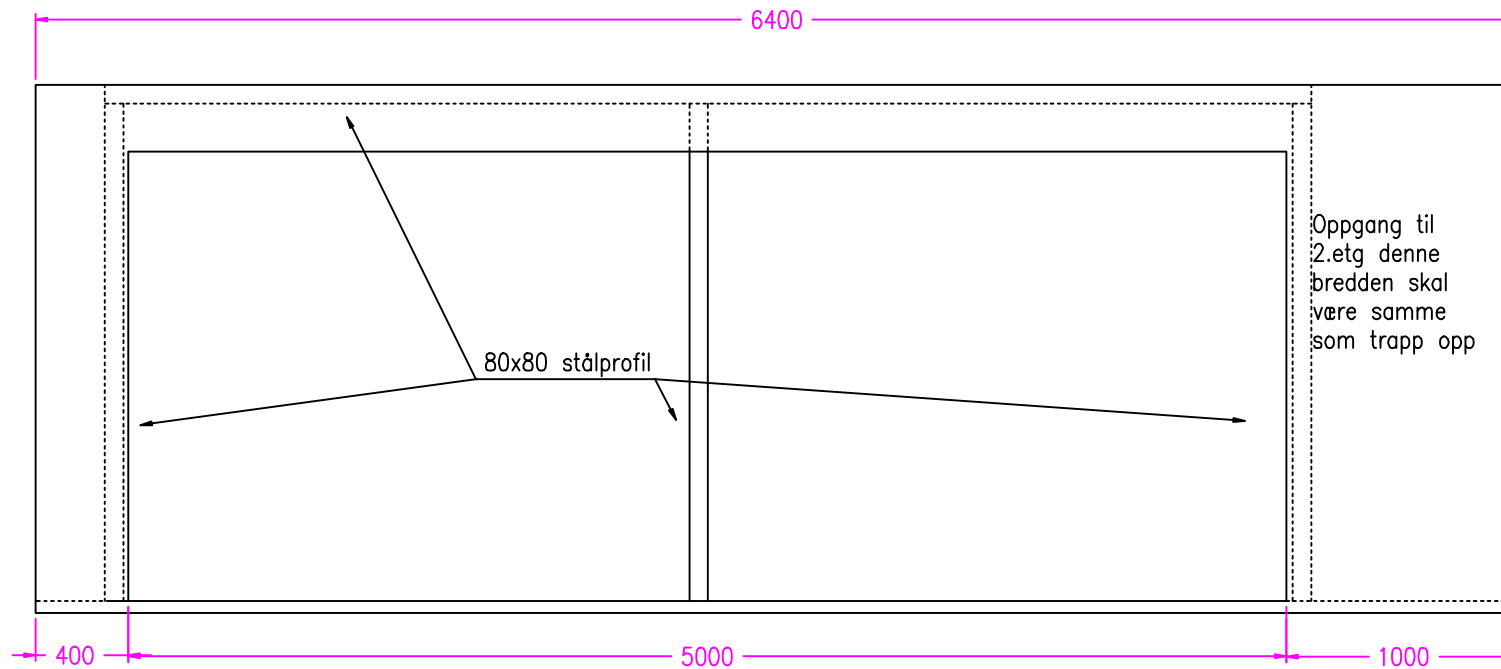

This drawing remains the property of Scanvogn A/S. Any reproduction in part, or as a whole without the written permission of Scanvogn A/S is prohibited.				
Drawing:	1851385	Beskrivelse:	660 - Skyliner	
Rev. State:	Rev. No:	Description:		
TILBUD				
Approved by:	Creator:	BRH	Filename:	Weight [Kg]:
Date:	Date:	030510	1850842	3500
Scanvogn A/S - Hovedvejen 50 - 9850 (DK) Hirtshals - info@scanvogn.dk - Tlf. +45 98 97 72 00 - Fax +45 98 97 82 00				

scanvogn

Luke skal kunne åpnes i sin helhet og skape et tak til rom i første etg, videre skal det være trapper i hele lengden på luken.

This drawing remains the property of Scanvogn A/S. Any reproduction in part, or as a whole without the written permission of Scanvogn A/S is prohibited.				
Drawing:	1851385	Beskrivelse:	660 - Skyliner	
Rev. State:	Rev. No:	Description:		
TILBUD				
Approved by:	Creator:	BRH	Filename:	Weight [Kg]:
Date:	Date:	030510	1850842	3500
Scanvogn A/S - Hovedvejen 50 - 9850 (DK) Hirtshals - info@scanvogn.dk - Tlf. +45 98 97 72 00 - Fax +45 98 97 82 00				

scanvogn