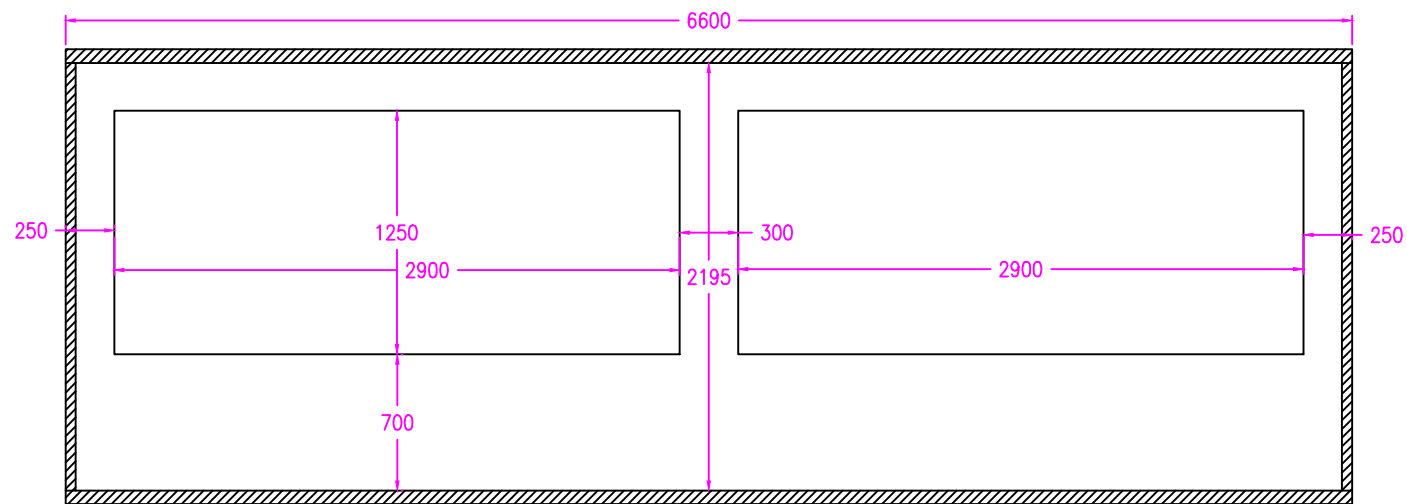

400V indtag  
 Elefantrist 1900x500 m/vippetrin  
 Salgsluger 700mm over gulv

This drawing remains the property of Scanvogn A/S. Any reproduction in part, or as a whole without the written permission of Scanvogn A/S is prohibited.				
Drawing: 1850469		Beskrivelse: 660-Høj salgsvogn		
Rev. State: TILBUD	Rev. No:	Description:		
Approved by:	Creator: MB	Filename:	Note1:	Weight [Kg]: 2000
Date:	Date: 190608			
Scanvogn A/S - Hovedvejen 50 - 9850 (DK) Hirtshals - info@scanvogn.dk - Tlf. +45 98 97 72 00 - Fax +45 98 97 82 00				

This drawing remains the property of Scanvogn A/S. Any reproduction in part, or as a whole without the written permission of Scanvogn A/S is prohibited.

Drawing: 1850469	Beskrivelse: 660-Høj salgsvogn		
Rev. State: TILBUD	Rev. No:	Description:	
Approved by: Date:	Creator: MB Date: 190608	Filename:	Note1: Weight [Kg]: 2000